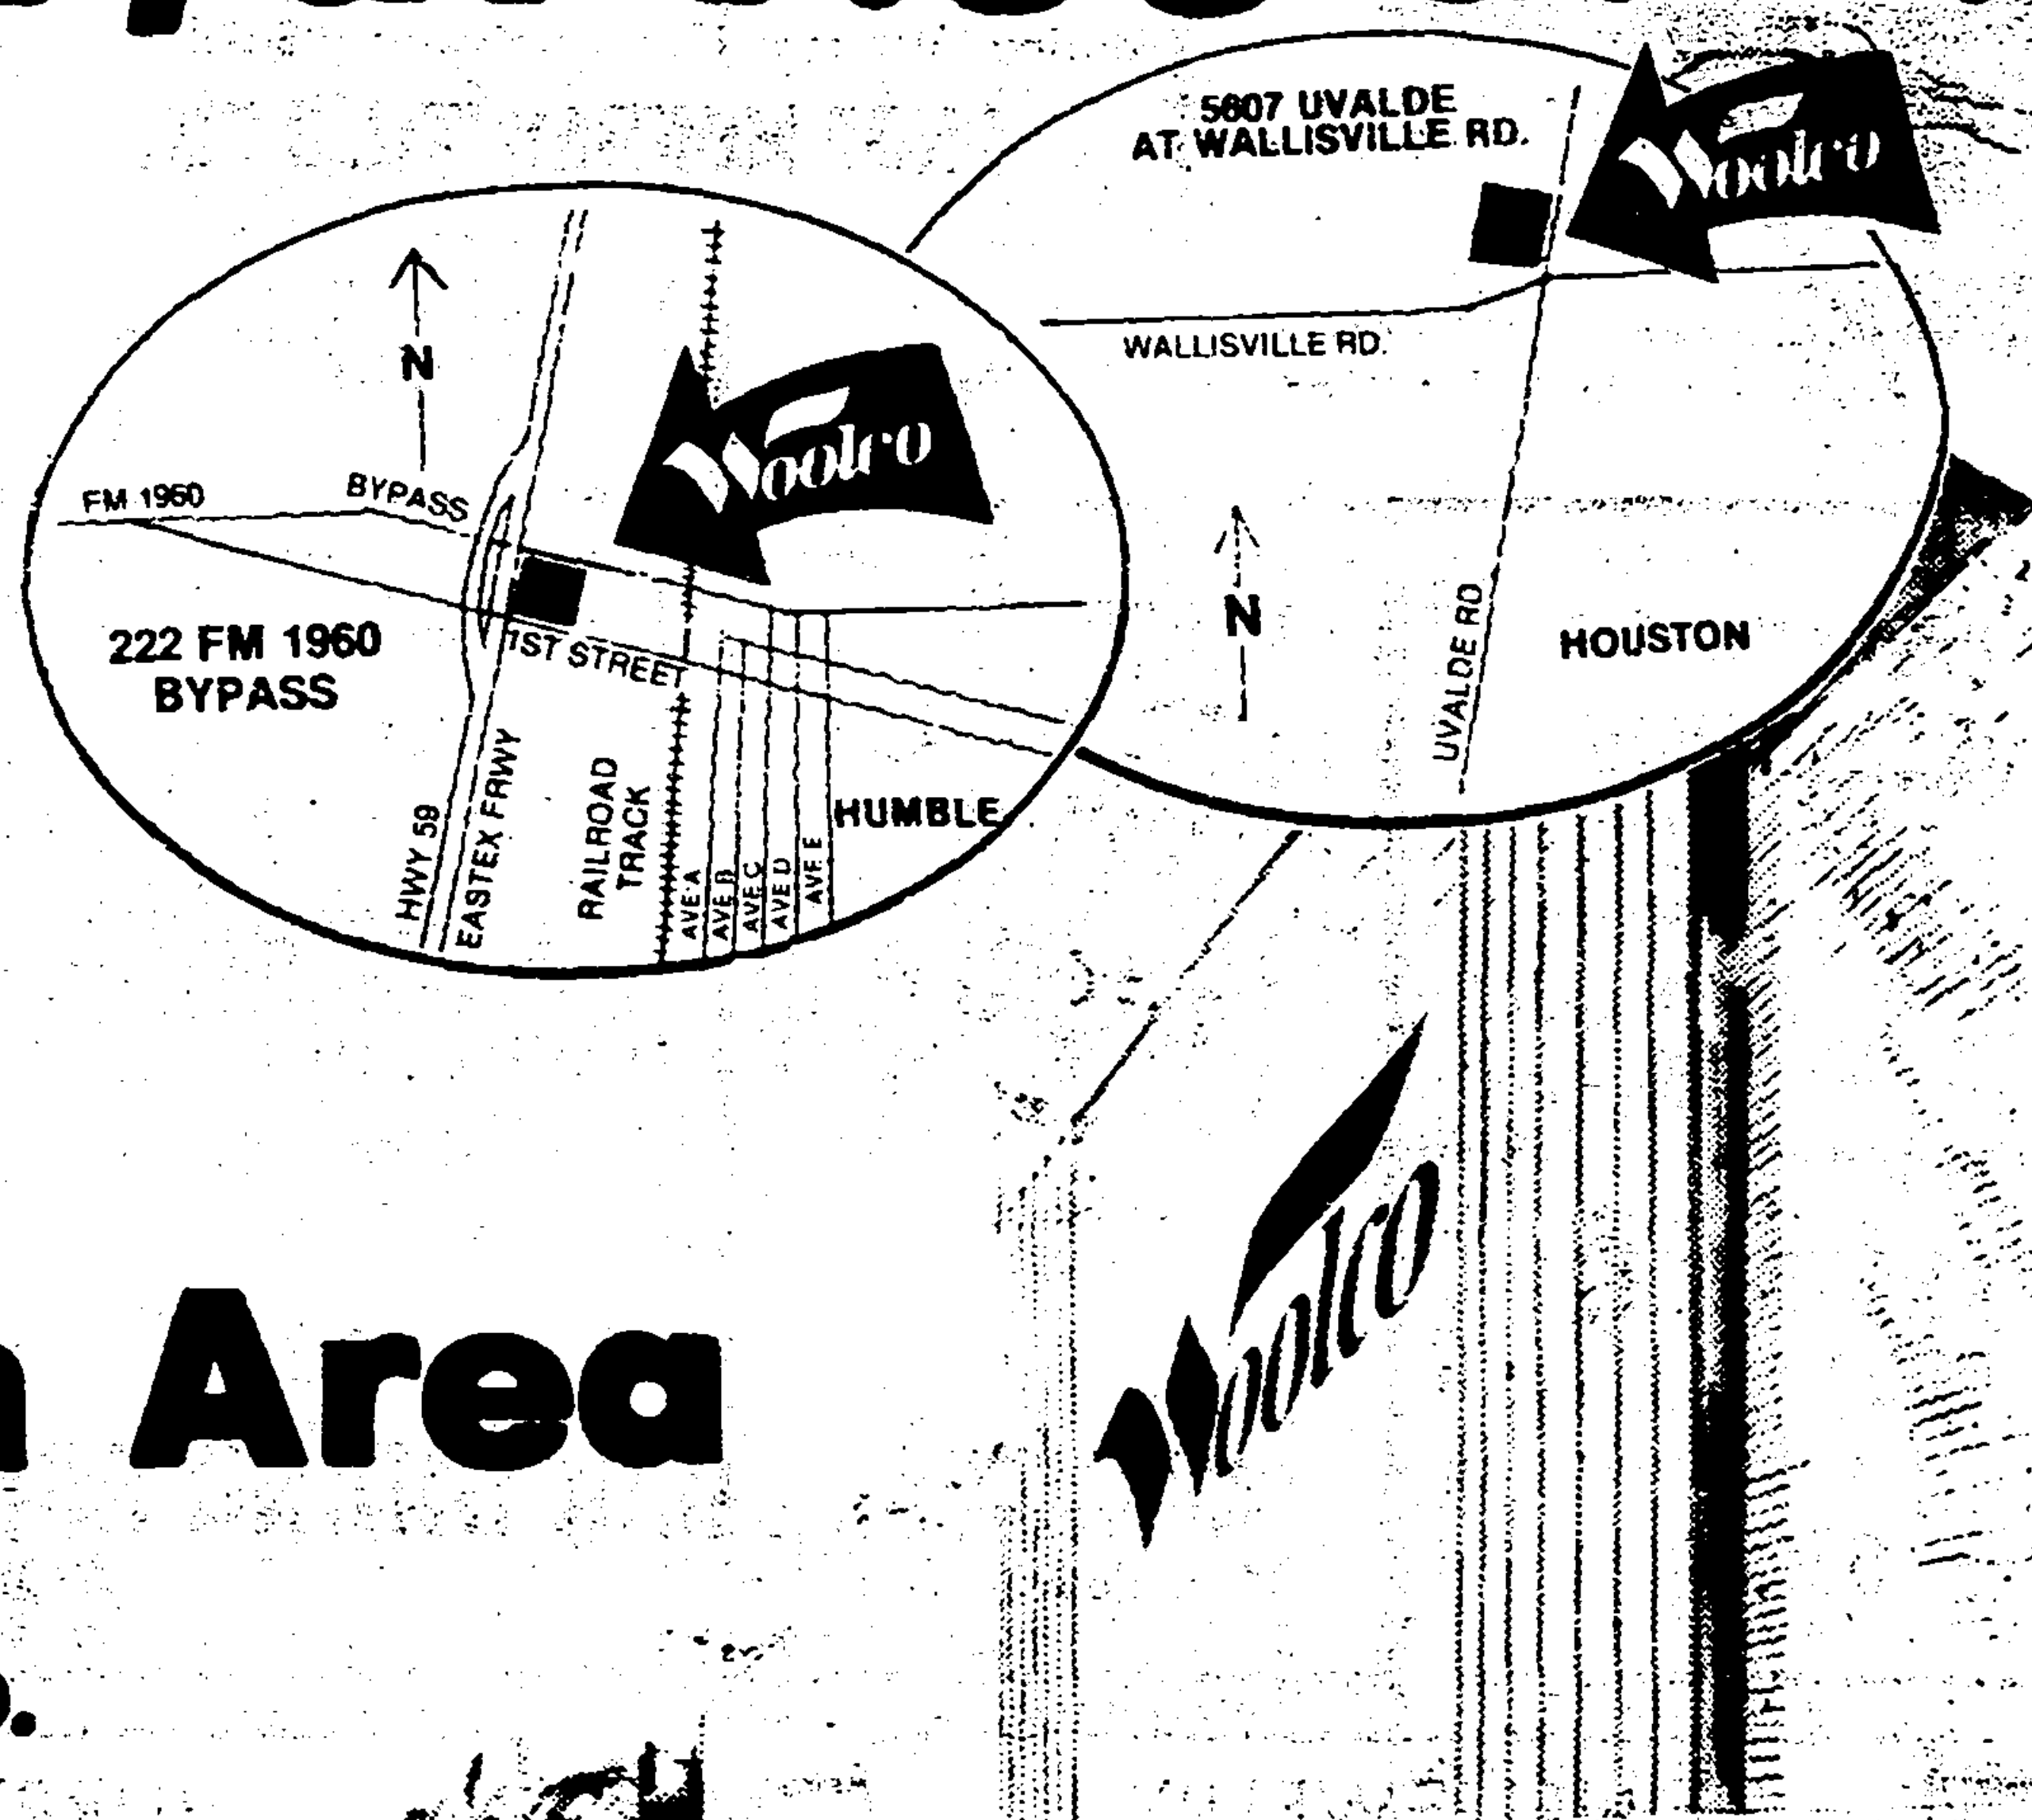

Woolco

We want to be your favorite store

**NOW 14 STORES TO
SERVE YOU IN THE
GREATER HOUSTON AREA!**

OPENS WEDNESDAY

Oct. 31st 1979, at 9:00 a.m.

**two great new
discount
department stores
open in the**

Greater Houston Area

HOUSTON

★ 5607 UVALDE at WALLISVILLE RD.

HUMBLE

★ 222 FM 1960 at EASTEX FRWY. BYPASS

Check our big 12-page GRAND OPENING SECTION
in Tuesday's and Wednesday's newspapers!